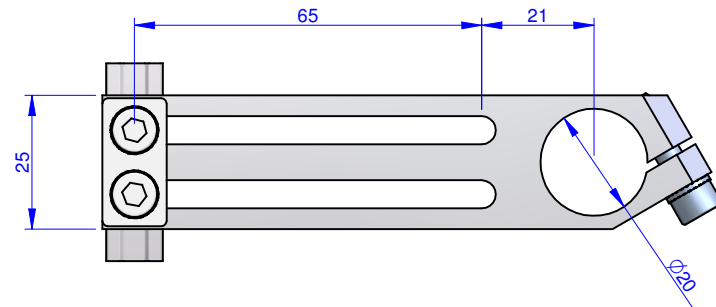

THE PROPERTY OF THIS DRAWING IS ESTABLISHED BY LAW
IT IS FORBIDDEN TO REPRODUCE IT OR SHOW IT TO THIRD PARTY
WITHOUT A WRITTEN AGREEMENT.

Object Number	Name	QTY
1	CA.WSL.2060.VU	1
2	VTCE5X25	2
3	R.5.SCH	2
4	R.05.12	1
5	CA.02.05.005	2

MODIFICATIONS: VARIED DIMENSIONS AS OF DATE:

7	10
8	11
9	12

MODIFICATIONS: VARIED DIMENSIONS AS OF DATE:

1	4
2	5
3	6

Format **A3**
UNI 936-76

FP Services		DESIGNED FROM FPSERVICES	
		DATE 11/2015	WEIGHT 0,093 kg
GENERAL TOLERANCE: UNI - ISO 2768 CLASSE f		CODE CA.WSL.2060.VU.6	