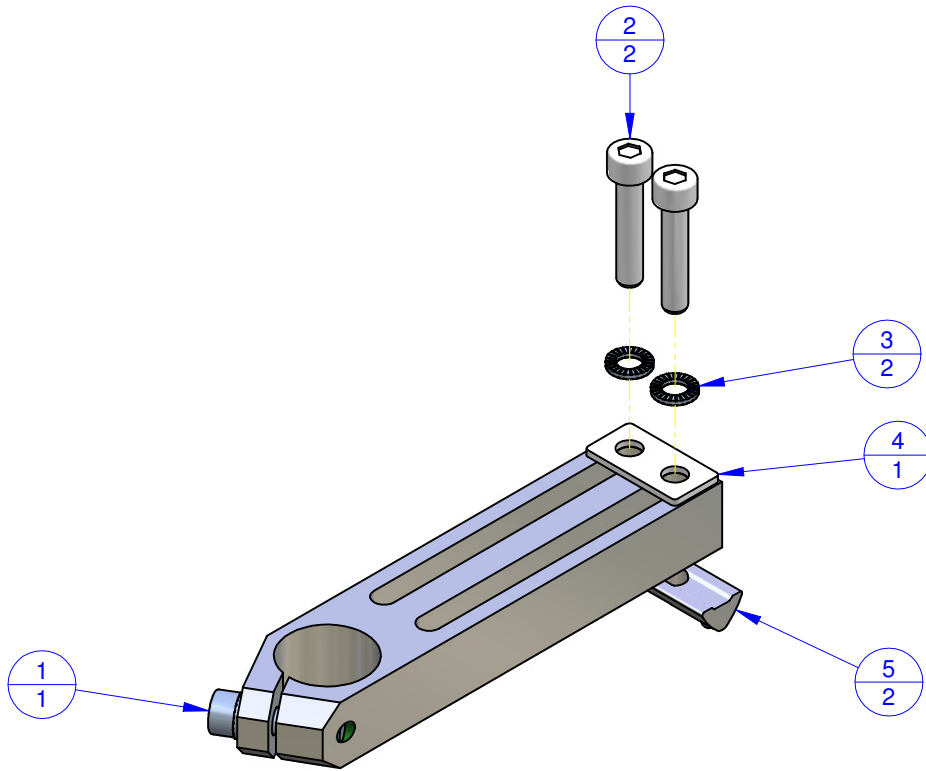

THE PROPERTY OF THIS DRAWING IS ESTABLISHED BY LAW
IT IS FORBIDDEN TO REPRODUCE IT OR SHOW IT TO THIRD PARTY
WITHOUT A WRITTEN AGREEMENT.

Object Number	Name	QTY
1	CA.WSL.2060.VU	1
2	VTCE5X25	2
3	R.5.SCH	2
4	R.05.12	1
5	CA.02.05.005	2

MODIFICATIONS: VARIED DIMENSIONS AS OF DATE:

7	10
8	11
9	12

MODIFICATIONS: VARIED DIMENSIONS AS OF DATE:

1	4
2	5
3	6

Format **A3**
UNI 936-76

FP Services		DESIGNED FROM FPSERVICES	
		DATE 11/2015	WEIGHT 0,093 kg
GENERAL TOLERANCE: UNI - ISO 2768 CLASSE f		CODE CA.WSL.2060.VU.6	